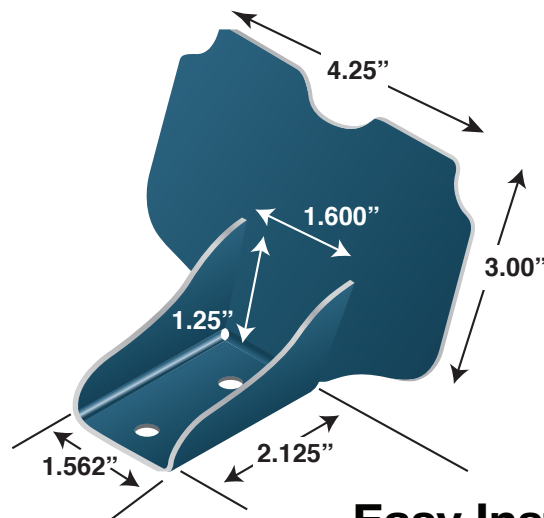

Features and Benefits

- Material is 16 gauge 304 Stainless Steel
- SNOW TRAX™ are packaged 50 pieces per box
- No additional sealant is required, which saves cost & maintains a finished appearance.
- SNOW TRAX™ can be added to fastener orders to save freight costs.
- Powder coat paint is standard on all SNOW TRAX™ in 28 colors as well as unpainted.

SnowTrax™

Easy Installation

- SNOW TRAX™ design is best suited for exposed fastener metal to wood roof applications.
- EPDM rubber gasket provides maximum sealing capability when installed with Kwikseal II Woodbinder® screws.
- Powder coat colors will be consistent from job to job with no color drift.